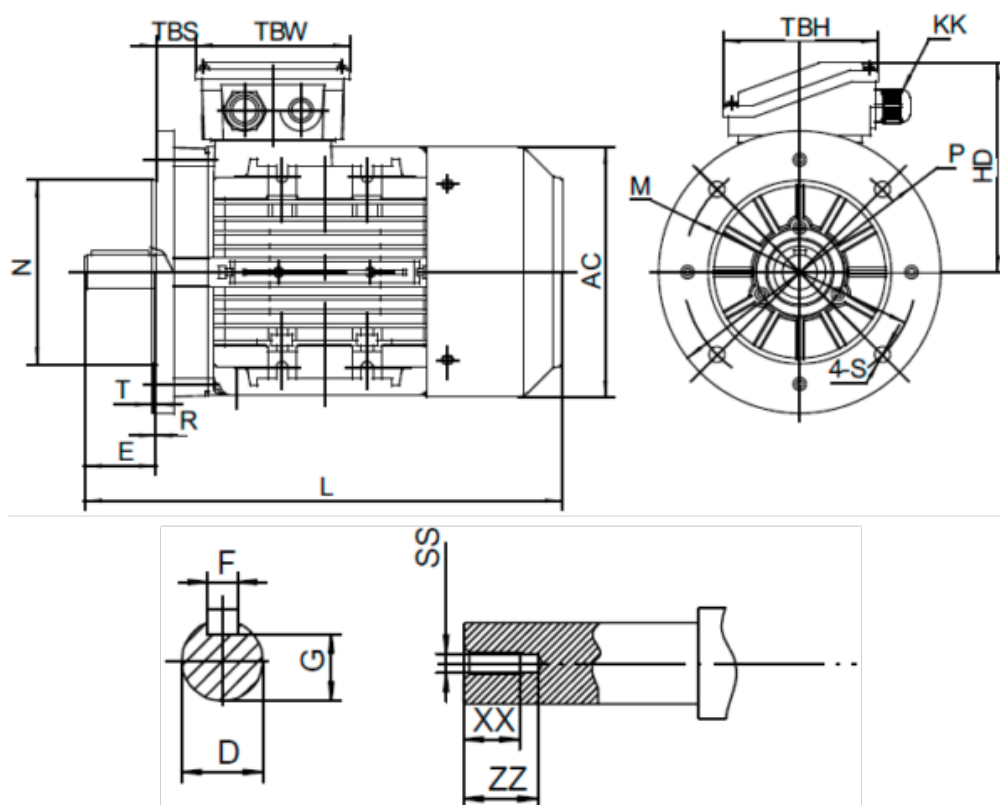

Data Sheet

Article number: 25180040042440

Description: Kleedrive T3A 112M-4 4.0kw 1400 rpm UL/CSA
3x400/690V 50 HZ IP55 B5 Eff=88,6%

Measures

AA = 224	L = 397	TBH = 118
AC = Ø220	M = Ø215	TBS = 33
AD = 283	N = Ø180	TBW = 118
D = Ø28	P = Ø250	XX = 22
E = 60	R = 0	ZZ = 30
F = 8	S = Ø15	
G = 24	SS = M10	
HD = 171	T = 4	